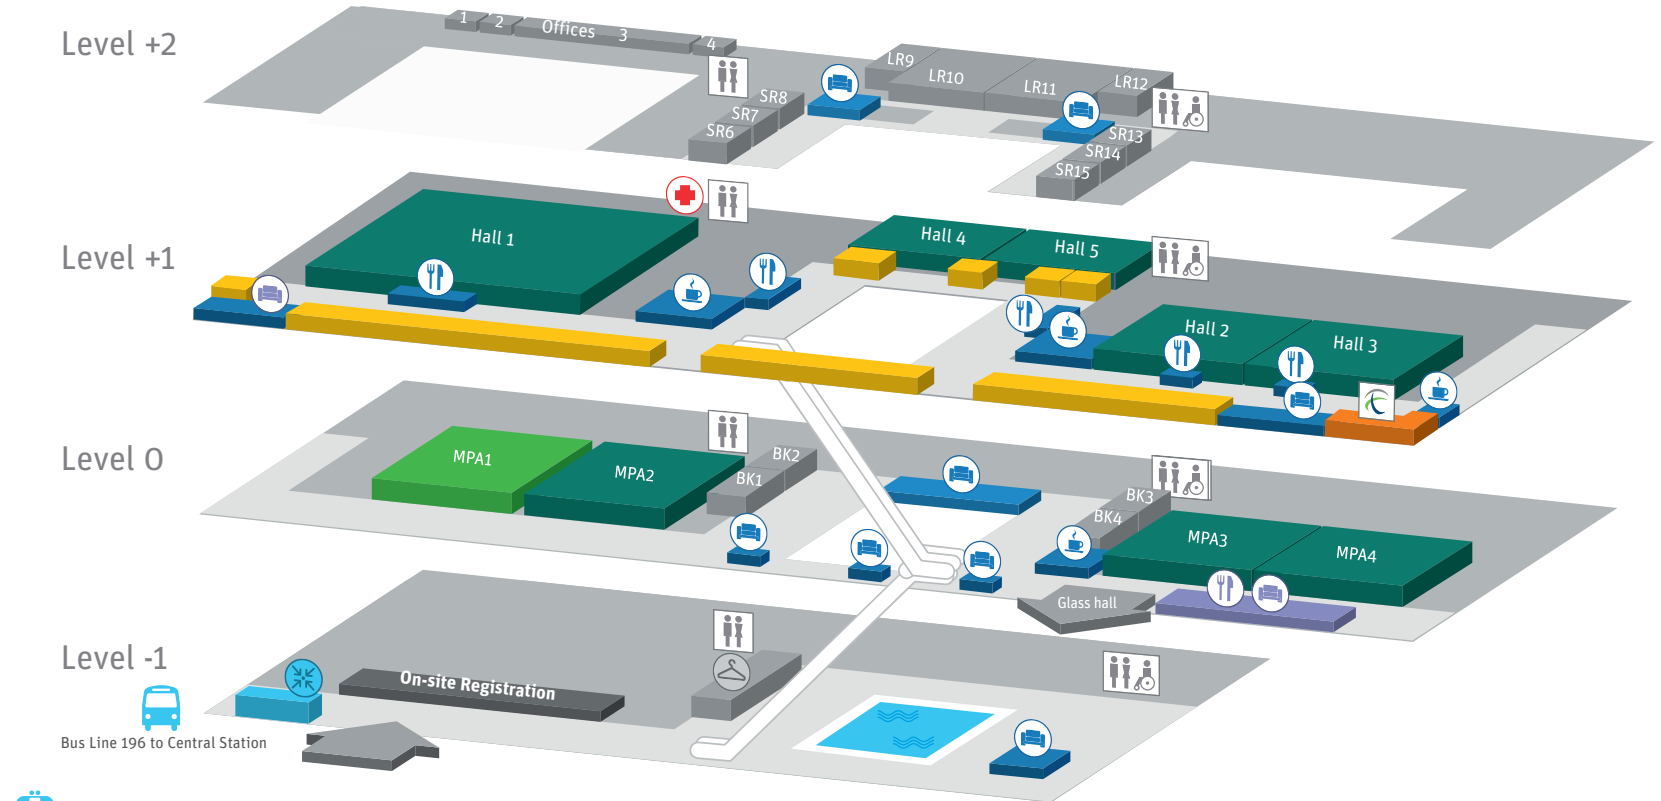

VENUE MAP: CONGRESS CENTER LEIPZIG

Level +2 (Restricted Access)

Bilateral Desk, Meeting Rooms,
 Presidency Office,
 Distinguished Guest Lounge,
 ITF Secretariat Offices

-  Networking Area

Level +1

 **Hall 1:** Plenary Sessions
Hall 2, 3, 4, 5: Sessions

-  Exhibition
-  ITF Stand, Open Stage Café
-  Lunch Area from Wednesday to Thursday
-  Networking Area

Level 0

 **MPA1:** Media Centre
MPA2, MPA3, MPA4: Sessions

-  **BK1, 2, 3, 4:** Meeting Rooms
-  Lunch Area from Wednesday to Friday
-  Networking Area

Level -1

-  Entrance
-  On-site Registration
-  Transport Desk
-  Networking Area

-  To Tram (Line 16 to Central Station)
-  To suburban train (S-Bahn line S 2, S 5, S 5x or S 6 to city centre | S-Bahn line S 5, or S 5x to airport)